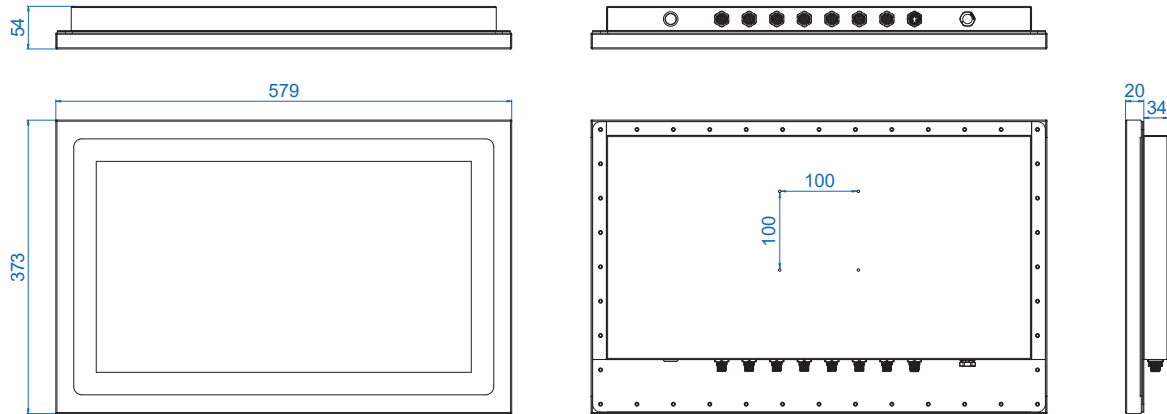

Dimensions

Unit : mm/ inch

Order Information

Model Name	Description
STC-7021W-1215U	STC-7021W, 21.5" Stainless PPC, Intel® Core™ i3-1215U, 2 COM, 6 USB, 2 LAN
STC-7021W-1235U	STC-7021W, 21.5" Stainless PPC, Intel® Core™ i5-1235U, 2 COM, 6 USB, 2 LAN
STC-7021W-1255U	STC-7021W, 21.5" Stainless PPC, Intel® Core™ i7-1255U, 2 COM, 6 USB, 2 LAN

Accessories

DDR4 32G	Certified DDR4 32GB 3200 MHz RAM
DDR4 16G	Certified DDR4 16GB 3200 MHz RAM
DDR4 8G	Certified DDR4 8GB 3200 MHz RAM
DDR4 4G	Certified DDR4 4GB 3200 MHz RAM
PWA-80W	80W, 12V, 100-240V AC Power Adapter with M12 connector
WiFi & Bluetooth	WiFi & Bluetooth Module with Antenna
M12 USB Cable	2 meter long M12 water-proof USB cable
M12 LAN Cable	2 meter long M12 water-proof LAN cable
M12 COM Cable	2 meter long M12 water-proof RS-232 cable